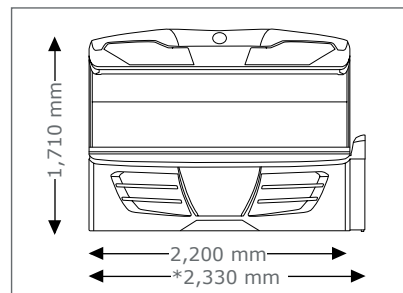

## Unit Dimension

### opened

2,200 mm x 1,440 mm x 1,710 mm  
(length x width x height)

### opened with Sound System\*

2,330 mm x 1,440 mm x 1,710 mm  
(length x width x height)