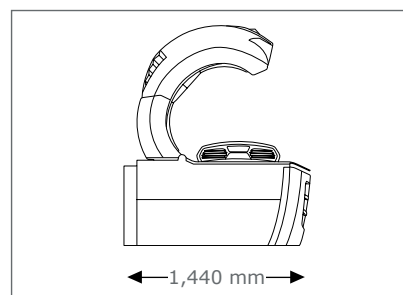

### Collarium® mon amie individuell

21,580.-

Canopy	12 x 180 W Collagen-Plus-tube (210 cm) 14 x 180 W UV-tube (210 cm)
Bench	8 x 120 W Collagen-Plus-tube (190 cm) 8 x 120 W UV-tube (190 cm)
Nominal power	8,200 W (without aircon), 9,600 W (with aircon)

## Unit Dimension

### opened

2,200 mm x 1,440 mm x 1,710 mm  
(length x width x height)

### opened with Sound System\*

2,330 mm x 1,440 mm x 1,710 mm  
(length x width x height)