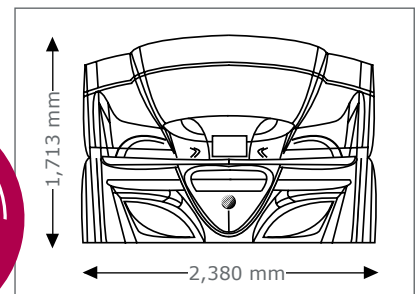

8000 α HybridST

Standard

Models

Price excl. VAT in Euro

8000 alpha deluxe Hybrid ST

43,295.-

- Canopy
- 18 x 200 W (max) IntelliSun tube (180 cm)
 - 8 x 200 W (max) Hurricane-tube (180 cm)
 - 4 x 700 W facial lamps, adjustable
 - 2 x 250 W shoulder tanner
- 60 Ruby-Collagen-Booster** (face, décolleté, legs)
- Bench
- 16 x 200 W (max) IntelliSun tube (190 cm)
 - 8 x 200 W (max) Hurricane-tube (190 cm)
- Nominal power 13,300 W (without aircon), 14,560 W (with aircon)

Unit Dimension

closed

2,380 mm x 1,430 mm x 1,713 mm
(length x width x height)

opened

2,380 mm x 1,430 mm x 2,087 mm
(length x width x height)

Optional Features

Price excl. VAT in Euro

- Exhaust air duct 390.-
- Exhaust air hose (Ø 300 mm, white, length 3 m, 2 hose clamps) 135.-
- Thermostatic cabin temperature controlling 245.-
- megaTimer 299.-