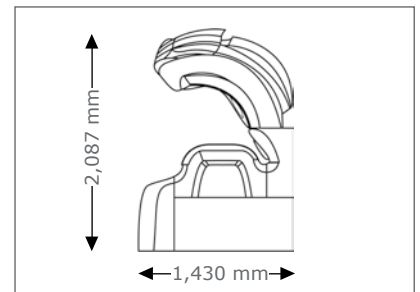

8000 α HybridST

Standard

Models

Price excl. VAT in Euro

8000 alpha deluxe Hybrid ST

43,295.-

- Canopy
- 18 x 200 W (max) IntelliSun tube (180 cm)
 - 8 x 200 W (max) Hurricane-tube (180 cm)
 - 4 x 700 W facial lamps, adjustable
 - 2 x 250 W shoulder tanner
- 60 Ruby-Collagen-Booster** (face, décolleté, legs)
- Bench
- 16 x 200 W (max) IntelliSun tube (190 cm)
 - 8 x 200 W (max) Hurricane-tube (190 cm)
- Nominal power 13,300 W (without aircon), 14,560 W (with aircon)

Unit Dimension

closed

2,380 mm x 1,430 mm x 1,713 mm
(length x width x height)

opened

2,380 mm x 1,430 mm x 2,087 mm
(length x width x height)

Optional Features

Price excl. VAT in Euro

- Exhaust air duct 390.-
- Exhaust air hose (Ø 300 mm, white, length 3 m, 2 hose clamps) 135.-
- Thermostatic cabin temperature controlling 245.-
- megaTimer 299.-