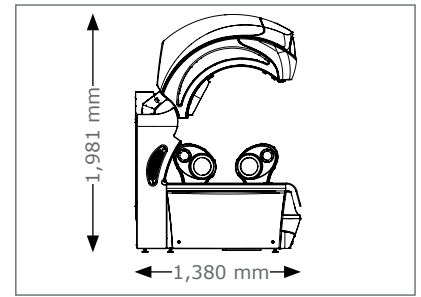

iBed^α deluxe

Standard

Model

Price excl. VAT in Euro

iBed alpha deluxe

34,310.-

- Canopy
- 25 x 160 W (max) tube (180 cm)
 - 5 x 180 W (max) tube (200 cm)
 - 3 x 700 W + 2 x 250 W facial lamps, adjustable
 - 2 x 250 W shoulder tanner
 - 40 Ruby-Collagen-Booster** (face)
- Bench
- 20 x 160 W (max) tube (180 cm)
- Nominal power 12,400 W (with aircon)

Unit Dimension

closed

2,466 mm x 1,510 mm x 1,584 mm
(length x width x height)

opened

2,466 mm x 1,380 mm x 1,981 mm
(length x width x height)

Optional Features

Price excl. VAT in Euro

aroma
890.-