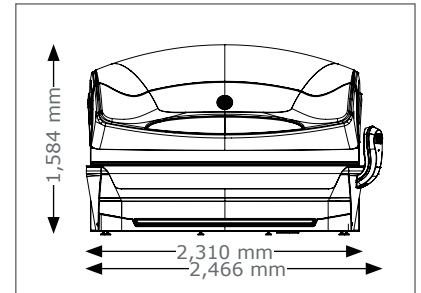

iBed^α deluxe

Standard

Model

Price excl. VAT in Euro

iBed alpha deluxe

34,310.-

- Canopy
- 25 x 160 W (max) tube (180 cm)
 - 5 x 180 W (max) tube (200 cm)
 - 3 x 700 W + 2 x 250 W facial lamps, adjustable
 - 2 x 250 W shoulder tanner
 - 40 Ruby-Collagen-Booster** (face)
- Bench
- 20 x 160 W (max) tube (180 cm)
- Nominal power 12,400 W (with aircon)

Unit Dimension

closed

2,466 mm x 1,510 mm x 1,584 mm
(length x width x height)

opened

2,466 mm x 1,380 mm x 1,981 mm
(length x width x height)

Optional Features

Price excl. VAT in Euro

aroma
890.-