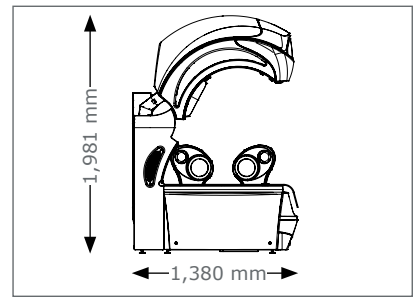

## Unit Dimension

### closed

2,466 mm x 1,510 mm x 1,584 mm  
(length x width x height)

### opened

2,466 mm x 1,380 mm x 1,981 mm  
(length x width x height)