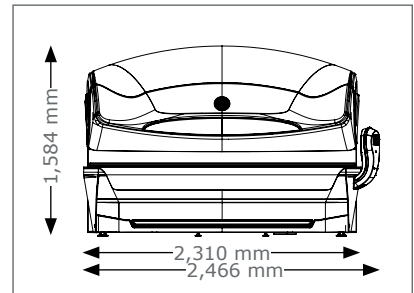

## Unit Dimension

### closed

2,466 mm x 1,510 mm x 1,584 mm  
(length x width x height)

### opened

2,466 mm x 1,380 mm x 1,981 mm  
(length x width x height)