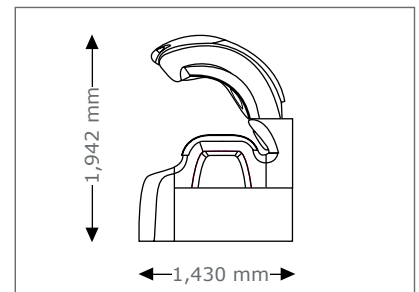

Optima α deluxe

Standard

Model

Price excl. VAT in Euro

Optima alpha deluxe

29,990.-

- Canopy 26 x 200 W (max) tube (210 cm)
90 Ruby-Collagen-Booster (face, décolleté, legs)
- Bench 20 x 200 W (max) tube (190 cm)
- Nominal power 9,200 W (without aircon), 10,460 W (with aircon)

Unit Dimension

closed

2,380 mm x 1,430 mm x 1,534 mm
(length x width x height)

opened

2,380mm x 1,430 mm x 1,942 mm
(length x width x height)

Optional Features

Price excl. VAT in Euro

aroma
890.-