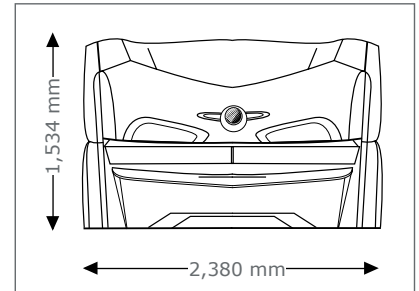

Optima α deluxe

Standard

Model

Price excl. VAT in Euro

Optima alpha deluxe

29,990.-

- Canopy 26 x 200 W (max) tube (210 cm)
90 Ruby-Collagen-Booster (face, décolleté, legs)
- Bench 20 x 200 W (max) tube (190 cm)
- Nominal power 9,200 W (without aircon), 10,460 W (with aircon)

Unit Dimension

closed

2,380 mm x 1,430 mm x 1,534 mm
(length x width x height)

opened

2,380mm x 1,430 mm x 1,942 mm
(length x width x height)

Optional Features

Price excl. VAT in Euro

aroma
890.-