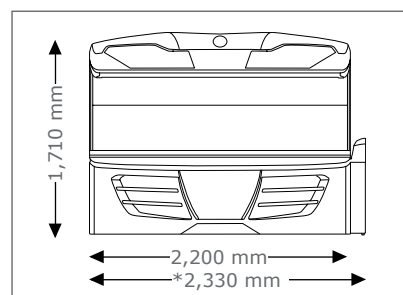

4800

Standard

Models

Price excl. VAT in Euro

4800 Super

Canopy 22 x 100 W (180 cm), 2 x p2 Vitamin D-tube
3 x 400 W facial lamps, adjustable
Bench 14 x 120 W (190 cm)
Nominal power 6,400 W (without aircon), 7,700 W (with aircon)

15,470.-

4800 Super Power

Canopy 22 x 160 W (180 cm), 2 x p2 Vitamin D-tube
3 x 400 W facial lamps, adjustable
Bench 14 x 120 W (190 cm)
Nominal power 7,200 W (without aircon), 8,500 W (with aircon)

16,290.-

4800 Ultra Power

Canopy 22 x 160 W (180 cm), 2 x p2 Vitamin D-tube
3 x 400 W facial lamps, adjustable
Bench 14 x 180 W (190 cm)
Nominal power 7,800 W (without aircon), 9,100 W (with aircon)

17,110.-

Unit Dimension

opened

2,200 mm x 1,440 mm x 1,710 mm
(length x width x height)

opened with Sound System*

2,330 mm x 1,440 mm x 1,710 mm
(length x width x height)

Optional Features

Price excl. VAT in Euro

aroma
890.-

aquaCool
1,260.-