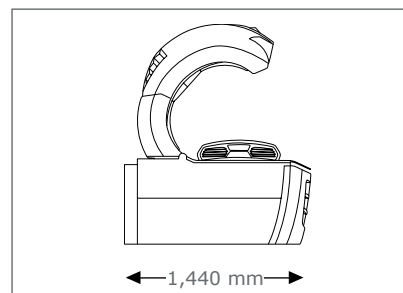

4800

Standard

Models

Price excl. VAT in Euro

4800 Super

Canopy 22 x 100 W (180 cm), 2 x p2 Vitamin D-tube
3 x 400 W facial lamps, adjustable
Bench 14 x 120 W (190 cm)
Nominal power 6,400 W (without aircon), 7,700 W (with aircon)

15,470.-

4800 Super Power

Canopy 22 x 160 W (180 cm), 2 x p2 Vitamin D-tube
3 x 400 W facial lamps, adjustable
Bench 14 x 120 W (190 cm)
Nominal power 7,200 W (without aircon), 8,500 W (with aircon)

16,290.-

4800 Ultra Power

Canopy 22 x 160 W (180 cm), 2 x p2 Vitamin D-tube
3 x 400 W facial lamps, adjustable
Bench 14 x 180 W (190 cm)
Nominal power 7,800 W (without aircon), 9,100 W (with aircon)

17,110.-

Unit Dimension

opened

2,200 mm x 1,440 mm x 1,710 mm
(length x width x height)

opened with Sound System*

2,330 mm x 1,440 mm x 1,710 mm
(length x width x height)

Optional Features

Price excl. VAT in Euro

aroma
890.-

aquaCool
1,260.-