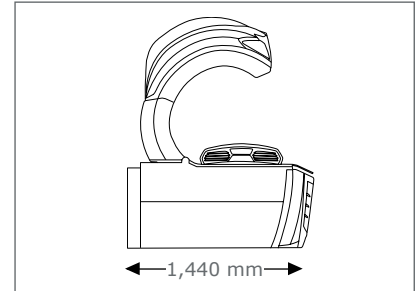

### 5600 Super Power

20,360.-

21,390.-

Canopy 24 x 160 W (180 cm), 2 x p2 Vitamin D-tube  
4 x 400 W facial lamps, adjustable  
Bench 16 x 120 W (190 cm)  
Nominal power 7,900 W (without aircon), 10,400 W (with aircon)

## Unit Dimension

### opened

2,200 mm x 1,440 mm x 1,800 mm  
(length x width x height)

### opened with Sound System\*

2,330 mm x 1,440 mm x 1,800 mm  
(length x width x height)