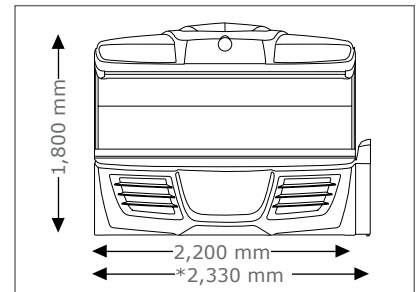

### 5600 Super Power

20,360.-

21,390.-

Canopy 24 x 160 W (180 cm), 2 x p2 Vitamin D-tube  
4 x 400 W facial lamps, adjustable  
Bench 16 x 120 W (190 cm)  
Nominal power 7,900 W (without aircon), 10,400 W (with aircon)

## Unit Dimension

### opened

2,200 mm x 1,440 mm x 1,800 mm  
(length x width x height)

### opened with Sound System\*

2,330 mm x 1,440 mm x 1,800 mm  
(length x width x height)