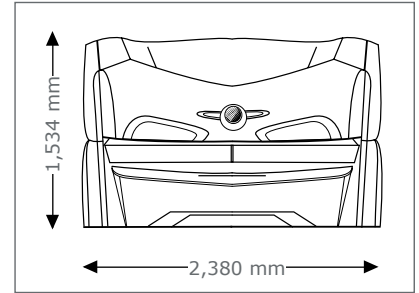

Unit Dimension

closed

2,380 mm x 1,430 mm x 1,534 mm
(length x width x height)

opened

2,380mm x 1,430 mm x 1,942 mm
(length x width x height)

Optional Features

Price excl. VAT in Euro

aroma
890.-

aquaCool
1,260.-

airCon
2,050.-

x-traTan
1,510.-

easyCare 2,530.-
controlled by cpi

only with sound package
and cpi energy

- Exhaust air duct 390.-
- Exhaust air hose (Ø 300 mm, white, length 3 m, 2 hose clamps) 135.-
- Thermostatic cabin temperature controlling 245.-
- megaTimer 299.-