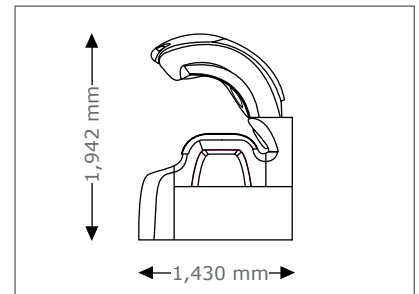

Unit Dimension

closed

2,380 mm x 1,430 mm x 1,534 mm
(length x width x height)

opened

2,380mm x 1,430 mm x 1,942 mm
(length x width x height)

Optional Features

Price excl. VAT in Euro

aroma
890.-

aquaCool
1,260.-

airCon
2,050.-

x-traTan
1,510.-

easyCare 2,530.-
controlled by cpi

only with sound package
and cpi energy

- Exhaust air duct 390.-
- Exhaust air hose (Ø 300 mm, white, length 3 m, 2 hose clamps) 135.-
- Thermostatic cabin temperature controlling 245.-
- megaTimer 299.-