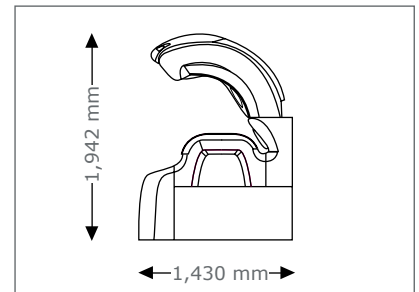

6800 α hurricane

Standard

Model

Price excl. VAT in Euro

6800 alpha hurricane

 electronic Power **26,980.-**
 cpi energy **28,060.-**

Canopy	26 x 160 W Hurricane tube (180 cm) 4 x 500 W facial lamps, adjustable
Bench	20 x 180 W Hurricane tube (190 cm)
Nominal power	10100 W (without aircon), 13860 W (with aircon)

Unit Dimension

closed

2,380 mm x 1,430 mm x 1,534 mm
(length x width x height)

opened

2,380mm x 1,430 mm x 1,942 mm
(length x width x height)

Optional Features

Price excl. VAT in Euro

 aroma 890.-	 aquaCool 1,260.-	 airCon 2,050.-	 x-traTan 1,510.-	easyCare <small>controlled by cpi</small> 2,530.- only with sound package and cpi energy
---	--	--	---	---