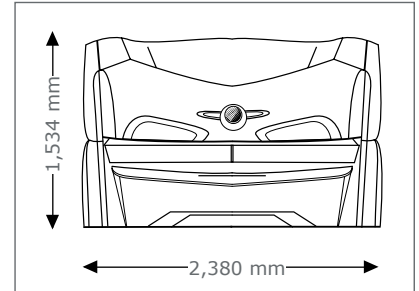

6800 α hurricane

Standard

Model

Price excl. VAT in Euro

6800 alpha hurricane

 electronic Power **26,980.-**
 cpi energy **28,060.-**

Canopy	26 x 160 W Hurricane tube (180 cm) 4 x 500 W facial lamps, adjustable
Bench	20 x 180 W Hurricane tube (190 cm)
Nominal power	10100 W (without aircon), 13860 W (with aircon)

Unit Dimension

closed

2,380 mm x 1,430 mm x 1,534 mm
(length x width x height)

opened

2,380mm x 1,430 mm x 1,942 mm
(length x width x height)

Optional Features

Price excl. VAT in Euro

 aroma 890.-	 aquaCool 1,260.-	 airCon 2,050.-	 x-traTan 1,510.-	easyCare <small>controlled by cpi</small> 2,530.- only with sound package and cpi energy
---	--	--	---	---