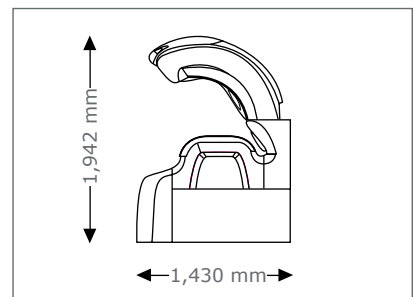

6900 α deluxe

Standard

Model Price excl. VAT in Euro

6900 alpha deluxe intelliSun

33,950.-

- Canopy 20 x 160 W (max) intelliSun tube (180 cm)
 6 x p2 Vitamin D-tube
 4 x 500 W facial lamps, adjustable
 2 x 250 W shoulder tanner
 40 Ruby-Collagen-Booster (face, décolleté)
- Bench 20 x 180 W (max) intelliSun tube (190 cm)
 Nominal power 10,100 W (without aircon), 13,360 W (with aircon)

Unit Dimension

closed

2,380 mm x 1,430 mm x 1,534 mm
 (length x width x height)

opened

2,380 mm x 1,430 mm x 1,942 mm
 (length x width x height)

Optional Features Price excl. VAT in Euro

 <p>aroma 890.-</p>	 <p>aquaCool 1,260.-</p>	 <p>airCon 2,050.-</p>	<p>easyCare <small>controlled by cpi</small> 2,530.-</p>
---	--	--	---

- Exhaust air duct 390.-
- Exhaust air hose (Ø 300 mm, white, length 3 m, 2 hose clamps) 135.-
- Thermostatic cabin temperature controlling 245.-
- megaTimer 299.-

Power Package

+

+

2,540.-