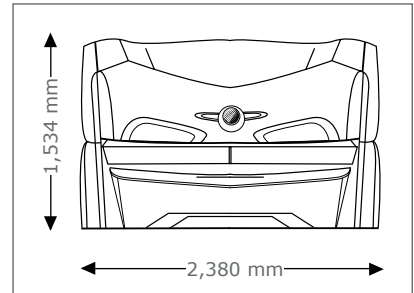

6900 α deluxe

Standard

Model Price excl. VAT in Euro

6900 alpha deluxe intelliSun

33,950.-

- Canopy 20 x 160 W (max) intelliSun tube (180 cm)
 6 x p2 Vitamin D-tube
 4 x 500 W facial lamps, adjustable
 2 x 250 W shoulder tanner
 40 Ruby-Collagen-Booster (face, décolleté)
- Bench 20 x 180 W (max) intelliSun tube (190 cm)
 Nominal power 10,100 W (without aircon), 13,360 W (with aircon)

Unit Dimension

closed

2,380 mm x 1,430 mm x 1,534 mm
 (length x width x height)

opened

2,380 mm x 1,430 mm x 1,942 mm
 (length x width x height)

Optional Features Price excl. VAT in Euro

 <p>aroma 890.-</p>	 <p>aquaCool 1,260.-</p>	 <p>airCon 2,050.-</p>	<p>easyCare <small>controlled by cpi</small> 2,530.-</p>
---	--	--	---