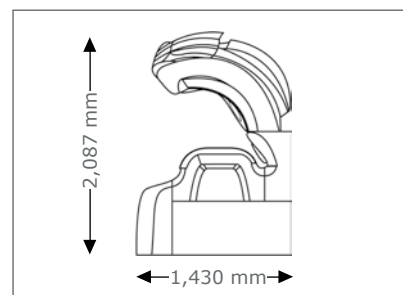

7900 α deluxe

Standard

Models Price excl. VAT in Euro

7900 alpha deluxe intelliSun

38,280.-

- Canopy
 - 20 x 160 W (max) intelliSun tube (180 cm)
 - 6 x p2 vitamin D-tube
 - 4 x 700 W facial lamps, adjustable
 - 2 x 250 W shoulder tanner
 - 40 Ruby-Collagen-Booster** (face, décolleté)
- Bench
 - 24 x 180 W (max) intelliSun tube (190 cm)
- Nominal power
 - 12,800 W (without aircon), 14,060 W (with aircon)

Unit Dimension

closed

2,380 mm x 1,430 mm x 1,713 mm
(length x width x height)

opened

2,380 mm x 1,430 mm x 2,087 mm
(length x width x height)

Optional Features Price excl. VAT in Euro

 <p>aroma 890.-</p>	 <p>aquaCool 1,260.-</p>	 <p>airCon 2,050.-</p>	<p>easyCare <small>controlled by cpi</small> 2,530.- <small>not available for Hybrid</small></p>	 <p>Carbon Design</p>
---	--	--	--	---

- Exhaust air duct 390.-
- Exhaust air hose (Ø 300 mm, white, length 3 m, 2 hose clamps) 135.-
- Thermostatic cabin temperature controlling 245.-
- megaTimer 299.-

Power Package

 +
 
 +
 
2,540.-