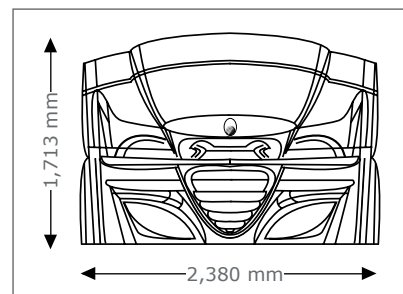

7900 α deluxe

Standard

Models Price excl. VAT in Euro

7900 alpha deluxe intelliSun

38,280.-

- Canopy
 - 20 x 160 W (max) intelliSun tube (180 cm)
 - 6 x p2 vitamin D-tube
 - 4 x 700 W facial lamps, adjustable
 - 2 x 250 W shoulder tanner
 - 40 Ruby-Collagen-Booster** (face, décolleté)
- Bench
 - 24 x 180 W (max) intelliSun tube (190 cm)
- Nominal power
 - 12,800 W (without aircon), 14,060 W (with aircon)

Unit Dimension

closed

2,380 mm x 1,430 mm x 1,713 mm
(length x width x height)

opened

2,380 mm x 1,430 mm x 2,087 mm
(length x width x height)

Optional Features Price excl. VAT in Euro

 <p>aroma 890.-</p>	 <p>aquaCool 1,260.-</p>	 <p>airCon 2,050.-</p>	<p>easyCare <small>controlled by cpi</small> 2,530.- <small>not available for Hybrid</small></p>	 <p>Carbon Design</p>
---	--	--	--	---