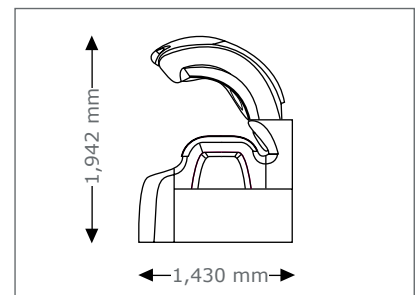

COLLARIUM® *mon amie deluxe*

Standard

mon amie
SKIN SENSOR

Model

Price excl. VAT in Euro

Collarium® mon amie deluxe s

30,290.-

Canopy	8 x 180 W Collagen-Plus-tube (210 cm) 4 x 160 W Collagen-Plus-tube (180 cm) 14 x 180 W UV-tube (210 cm) 90 Ruby-Collagen-Booster (face, décolleté, legs)
Bench	10 x 120 W Collagen-Plus-tube (190 cm) 10 x 120 W UV-tube (190 cm)
Nominal power	9,200 W (without aircon), 10,460 W (with aircon)

Unit Dimension

closed

2,380 mm x 1,430 mm x 1,534 mm
(length x width x height)

opened

2,380 mm x 1,430 mm x 1,942 mm
(length x width x height)

Optional Features

Price excl. VAT in Euro

aroma
890.-

airCon
2,050.-

▪ Exhaust air duct	390.-
▪ Exhaust air hose (Ø 300 mm, white, length 3 m, 2 hose clamps)	135.-
▪ Thermostatic cabin temperature controlling	245.-
▪ megaTimer	299.-

Success Package

- Brochures for studio-clients
- Roll Up
- Shop-window stickers
- „fresh & clean“ sign
- Towels