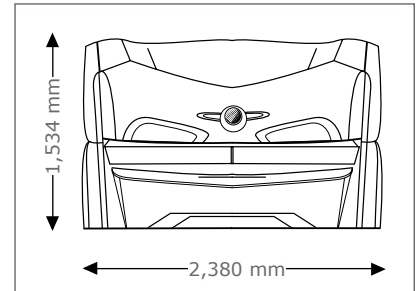

COLLARIUM® *mon amie deluxe*

Standard

mon amie
SKIN SENSOR

Model

Price excl. VAT in Euro

Collarium® mon amie deluxe s

30,290.-

Canopy	8 x 180 W Collagen-Plus-tube (210 cm) 4 x 160 W Collagen-Plus-tube (180 cm) 14 x 180 W UV-tube (210 cm) 90 Ruby-Collagen-Booster (face, décolleté, legs)
Bench	10 x 120 W Collagen-Plus-tube (190 cm) 10 x 120 W UV-tube (190 cm)
Nominal power	9,200 W (without aircon), 10,460 W (with aircon)

Unit Dimension

closed

2,380 mm x 1,430 mm x 1,534 mm
(length x width x height)

opened

2,380 mm x 1,430 mm x 1,942 mm
(length x width x height)

Optional Features

Price excl. VAT in Euro

aroma
890.-