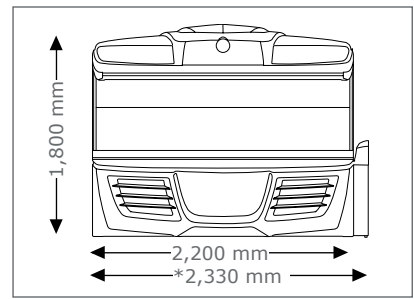

Optima deluxe

Standard

Model Price excl. VAT in Euro

Optima deluxe **21,390.-**

- Canopy 22 x 180 W Duo tube (210 cm)
4 x p2 Vitamin D-tube
90 Ruby-Collagen-Booster (face, décolleté, legs)
- Bench 16 x 120 W (190 cm)
- Nominal power 6,900 W (without aircon), 8,300 W (with aircon)

Unit Dimension

opened

2,200 mm x 1,440 mm x 1,800 mm
(length x width x height)

opened with Sound System*

2,330 mm x 1,440 mm x 1,800 mm
(length x width x height)

Optional Features Price excl. VAT in Euro

| | | |
|---|--|--|
|  <p>aroma 890.-</p> |  <p>aquaCool 1,260.-</p> |  <p>airCon 2,050.-</p> |
|---|--|--|