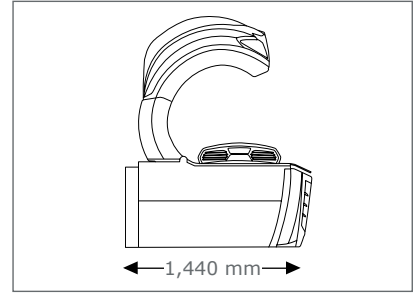

Optima deluxe

Standard

Model Price excl. VAT in Euro

Optima deluxe **21,390.-**

- Canopy 22 x 180 W Duo tube (210 cm)
4 x p2 Vitamin D-tube
90 Ruby-Collagen-Booster (face, décolleté, legs)
- Bench 16 x 120 W (190 cm)
- Nominal power 6,900 W (without aircon), 8,300 W (with aircon)

Unit Dimension

opened

2,200 mm x 1,440 mm x 1,800 mm
(length x width x height)

opened with Sound System*

2,330 mm x 1,440 mm x 1,800 mm
(length x width x height)

Optional Features Price excl. VAT in Euro

| | | |
|---|--|--|
|  <p>aroma 890.-</p> |  <p>aquaCool 1,260.-</p> |  <p>airCon 2,050.-</p> |
|---|--|--|

- Exhaust air duct 390.-
- Exhaust air hose (Ø 300 mm, white, length 3 m, 2 hose clamps) 135.-
- Thermostatic cabin temperature controlling 245.-
- megaTimer 299.-

Sound System

 +
  +
  +
  +
 
1,190.-

+ externer Anschluss + Kanalwahl + Lautsprecher
+ Audio-Anschluss (inkl. Anschlusskabel) + Bluetooth