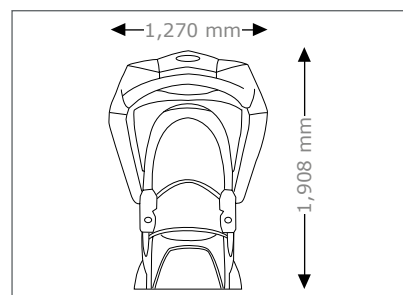

Shuttle 360°

+ external access + channel option
+ loudspeakers + Audio-access (incl. flex)

Model

Price excl. VAT in Euro

Shuttle 360°

14,990.-

Back tanner	13 x 40 W (59 cm)
Facial lamps	6 x 500 W
Hand lamps	2 x 15 W (29 cm)
Nominal power	4,000 W

Unit Dimension

closed

2,150 mm x 1,270 mm x 1,940 mm
(length x width x height)

opened

2,150 mm x 1,270 mm x 1,908 mm
(length x width x height)

Optional Features

Price excl. VAT in Euro

▪ megaTimer