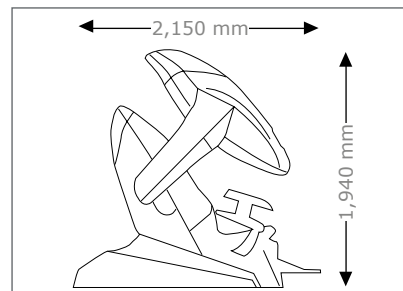

Shuttle 360°

+ external access + channel option
+ loudspeakers + Audio-access (incl. flex)

Model

Price excl. VAT in Euro

Shuttle 360°

14,990.-

Back tanner	13 x 40 W (59 cm)
Facial lamps	6 x 500 W
Hand lamps	2 x 15 W (29 cm)
Nominal power	4,000 W

Unit Dimension

closed

2,150 mm x 1,270 mm x 1,940 mm
(length x width x height)

opened

2,150 mm x 1,270 mm x 1,908 mm
(length x width x height)

Optional Features

Price excl. VAT in Euro

▪ megaTimer