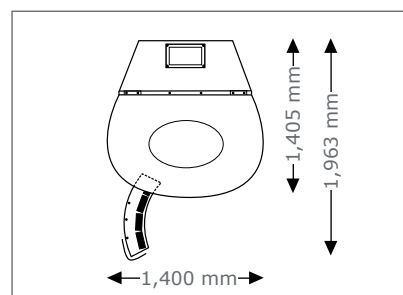

50 x 180 W (190 cm)
Nominal power: 10,150 W

Price excl. VAT in Euro

12,330.-

Unit Dimension

closed

1,400 mm x 1,405 mm x 2,180 mm
(length x width x height)

opened

1,400 mm x 1,963 mm x 2,180 mm
(length x width x height)