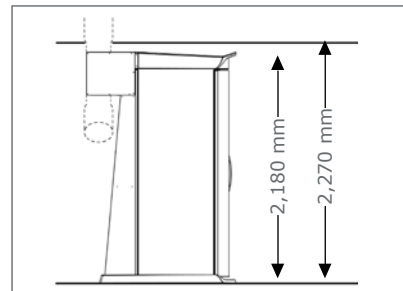

50 x 180 W (190 cm)
Nominal power: 10,150 W

Price excl. VAT in Euro

12,330.-

Unit Dimension

closed

1,400 mm x 1,405 mm x 2,180 mm
(length x width x height)

opened

1,400 mm x 1,963 mm x 2,180 mm
(length x width x height)