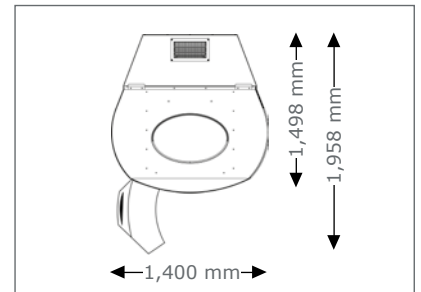

13,150.-

26 x 180 W Collagen-Plus-tube (190 cm)

26 x 180 W UV-tube (190 cm)

Nominal power: 10500 W

Unit Dimension

closed

1,400 mm x 1,498 mm x 2,180 mm
(length x width x height)

opened

1,400 mm x 1,958 mm x 2,180 mm
(length x width x height)

Optional Features

Price excl. VAT in Euro

vibraNano
3,960.-

- Exhaust air duct and hose (Ø 300 mm, white, length 3 m, 2 hose clamps)
- Loudspeakers
- megaTimer