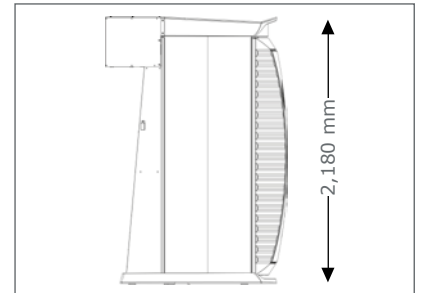

13,150.-

26 x 180 W Collagen-Plus-tube (190 cm)

26 x 180 W UV-tube (190 cm)

Nominal power: 10500 W

Unit Dimension

closed

1,400 mm x 1,498 mm x 2,180 mm
(length x width x height)

opened

1,400 mm x 1,958 mm x 2,180 mm
(length x width x height)

Optional Features

Price excl. VAT in Euro

vibraNano
3,960.-

- Exhaust air duct and hose (Ø 300 mm, white, length 3 m, 2 hose clamps)
- Loudspeakers
- megaTimer