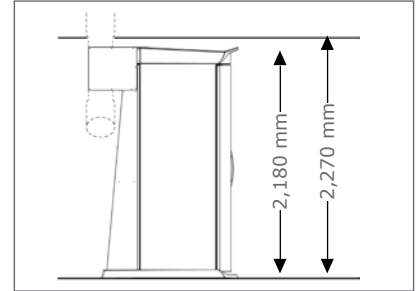

Tower Optima

Standard

+ Central exhaust air system

Model

Price excl. VAT in Euro

Tower Optima

15,680.-

48 x 180 W UV-tube
 4 x 36 W Collagen-Plus-tube
100 Ruby-Collagen-Booster
 Nominal power: 9900 W

Unit Dimension

closed

1,400 mm x 1,405 mm x 2,180 mm
 (length x width x height)

opened

1,400 mm x 1,963 mm x 2,180 mm
 (length x width x height)

Optional Features

Price excl. VAT in Euro

vibraNano
 3,960.-