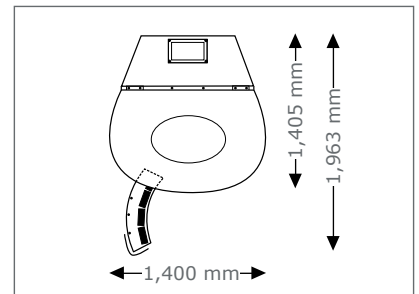

Tower Optima

Standard

+ Central exhaust air system

Model

Price excl. VAT in Euro

Tower Optima

15,680.-

48 x 180 W UV-tube
 4 x 36 W Collagen-Plus-tube
100 Ruby-Collagen-Booster
 Nominal power: 9900 W

Unit Dimension

closed

1,400 mm x 1,405 mm x 2,180 mm
 (length x width x height)

opened

1,400 mm x 1,963 mm x 2,180 mm
 (length x width x height)

Optional Features

Price excl. VAT in Euro

vibraNano
 3,960.-

- Exhaust air duct and hose (Ø 300 mm, white, length 3 m, 2 hose clamps)
- Loudspeakers
- megaTimer

170.-
 165.-
 299.-

Sound System

+ externer Anschluss + Kanalwahl + Lautsprecher
 + Audio-Anschluss (inkl. Anschlusskabel) + Bluetooth